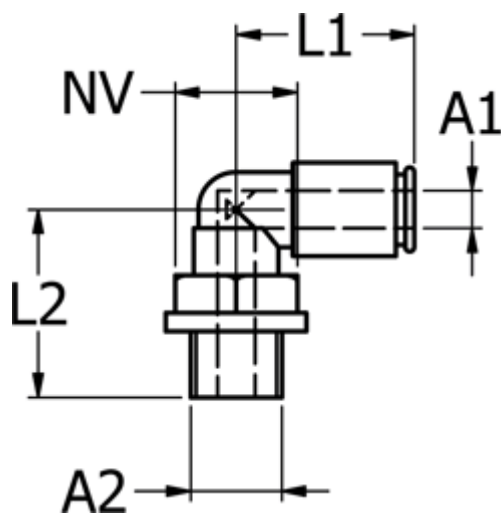

Data Sheet

Article number: 5867540185

Description: Metal fitting 754.018-5, Ø5 - G 1/8"
Push-in elbow

Measures

Ext. hose diameter A1	= 5
L1	= 22.8
L2	= 19.1
NV	= 12
Thread A2	= G 1/8"